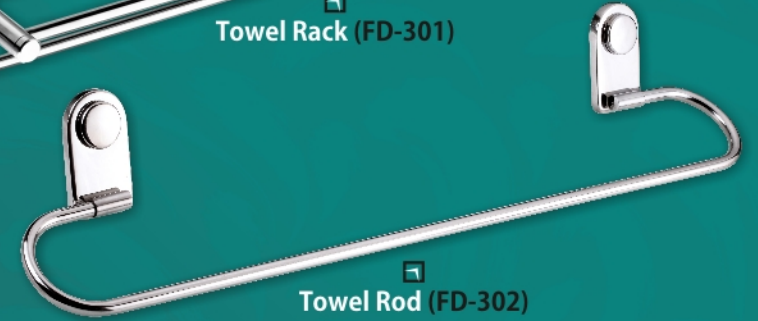

304 Stainless Steel

Towel Rack (FL-201)

Towel Rod (FL-202)

Soap Dish (FL-203)

Napkin Ring (FL-204)

Robe Hook (FL-205)

Toothbrush Holder (FL-206)

Liquid Soap Dispenser (FL-207)

The song of beauty inside
 the morning's pleasure.

304 Stainless Steel

Towel Rack (FD-301)

Towel Rod (FD-302)

Soap Dish (FD-303)

Napkin Ring (FD-304)

Robe Hook (FD-305)

Toothbrush Holder (FD-306)

Liquid Soap Dispenser (FD-307)

Soap Dish with Toothbrush Holder (FD-308)

Tuning up the music
of your bathroom interior.

Towel Rack (V-401)

Towel Rod (V-402)

Soap Dish (V-403)

Napkin Ring (V-404)

Robe Hook (V-405)