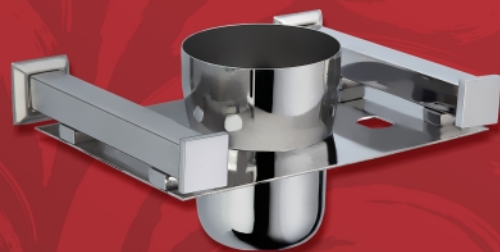

The song of beauty inside
 the morning's pleasure.

304 Stainless Steel

Towel Rack (FD-301)

Towel Rod (FD-302)

Soap Dish (FD-303)

Napkin Ring (FD-304)

Robe Hook (FD-305)

Toothbrush Holder (FD-306)

Liquid Soap Dispenser (FD-307)

Soap Dish with Toothbrush Holder (FD-308)

Tuning up the music
of your bathroom interior.

Towel Rack (V-401)

Towel Rod (V-402)

Soap Dish (V-403)

Napkin Ring (V-404)

Robe Hook (V-405)

Toothbrush Holder (V-406)

Liquid Soap Dispenser (V-407)

Piano
Series

The musical keys of finest quality products

304 Stainless Steel

Towel Rack (P-501)

Towel Rod (P-502)

Soap Dish (P-503)

Napkin Ring (P-504)

Robe Hook (P-505)

Toothbrush Holder (P-506)

Liquid Soap Dispenser (P-507)

Double Soap Dish (P-508)

pulse
Series

The waves of joy when you enters into bathroom.

Towel Rack (PL-601)