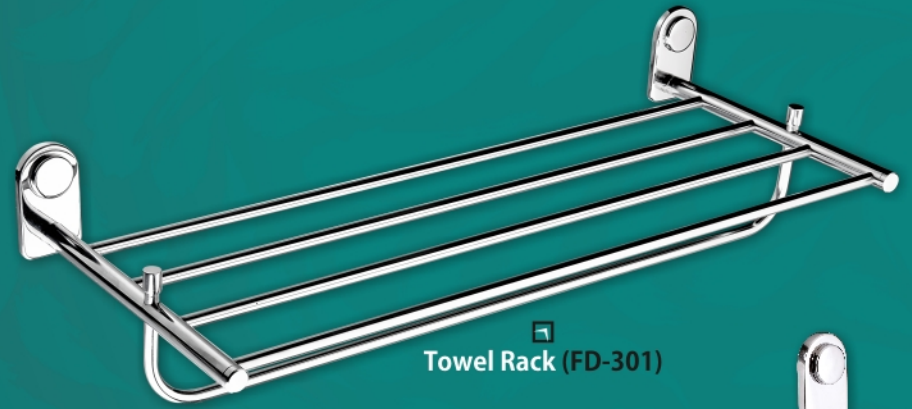

304 Stainless Steel

Towel Rack (FL-201)

Towel Rod (FL-202)

Soap Dish (FL-203)

Napkin Ring (FL-204)

Robe Hook (FL-205)

Toothbrush Holder (FL-206)

Liquid Soap Dispenser (FL-207)

The song of beauty inside
 the morning's pleasure.

304 Stainless Steel

Towel Rack (FD-301)

Towel Rod (FD-302)

Soap Dish (FD-303)

Napkin Ring (FD-304)

Robe Hook (FD-305)

Toothbrush Holder (FD-306)